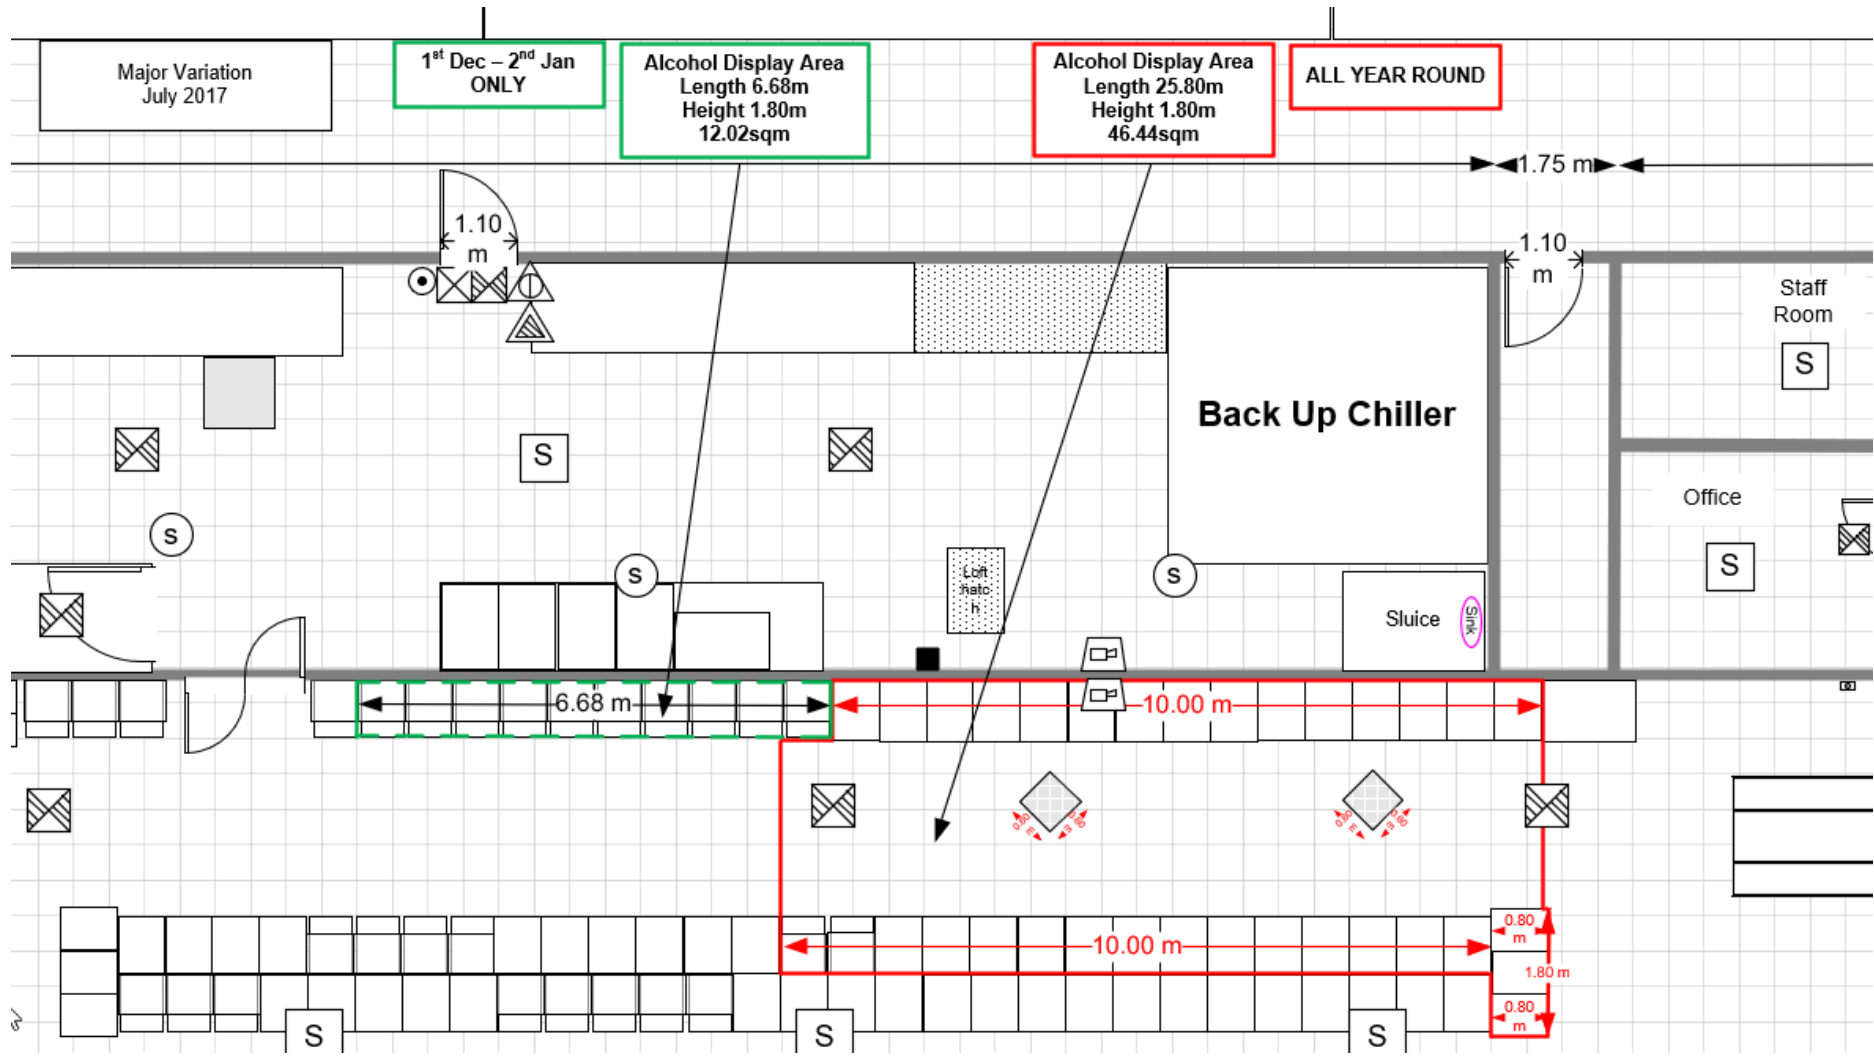

1162 KIRKWALL - CURRENT APPROVED ALCOHOL DISPLAY AREA

1162 KIRKWALL - PROPOSED ALCOHOL DISPLAY AREA