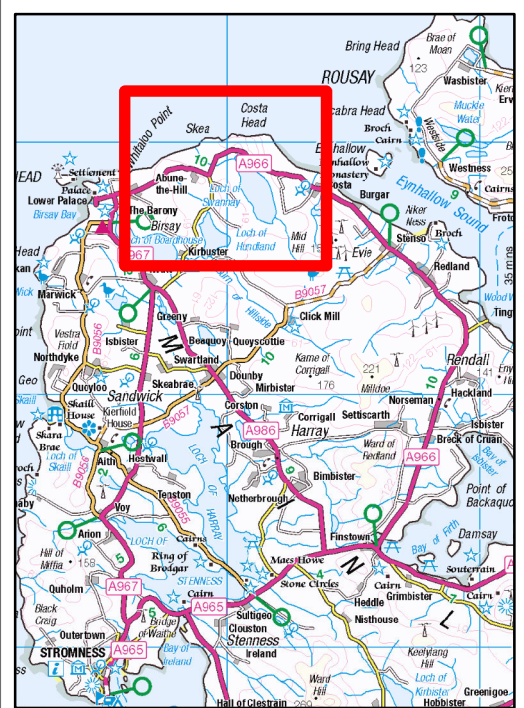

**KEY**

Site Boundary

Scale 1:25,000 @ A3

**hoolanenergy**

Costa Head Wind Farm

Figure PA1 - March 2018

Site Location Plan

10235-09/01/18 - CP