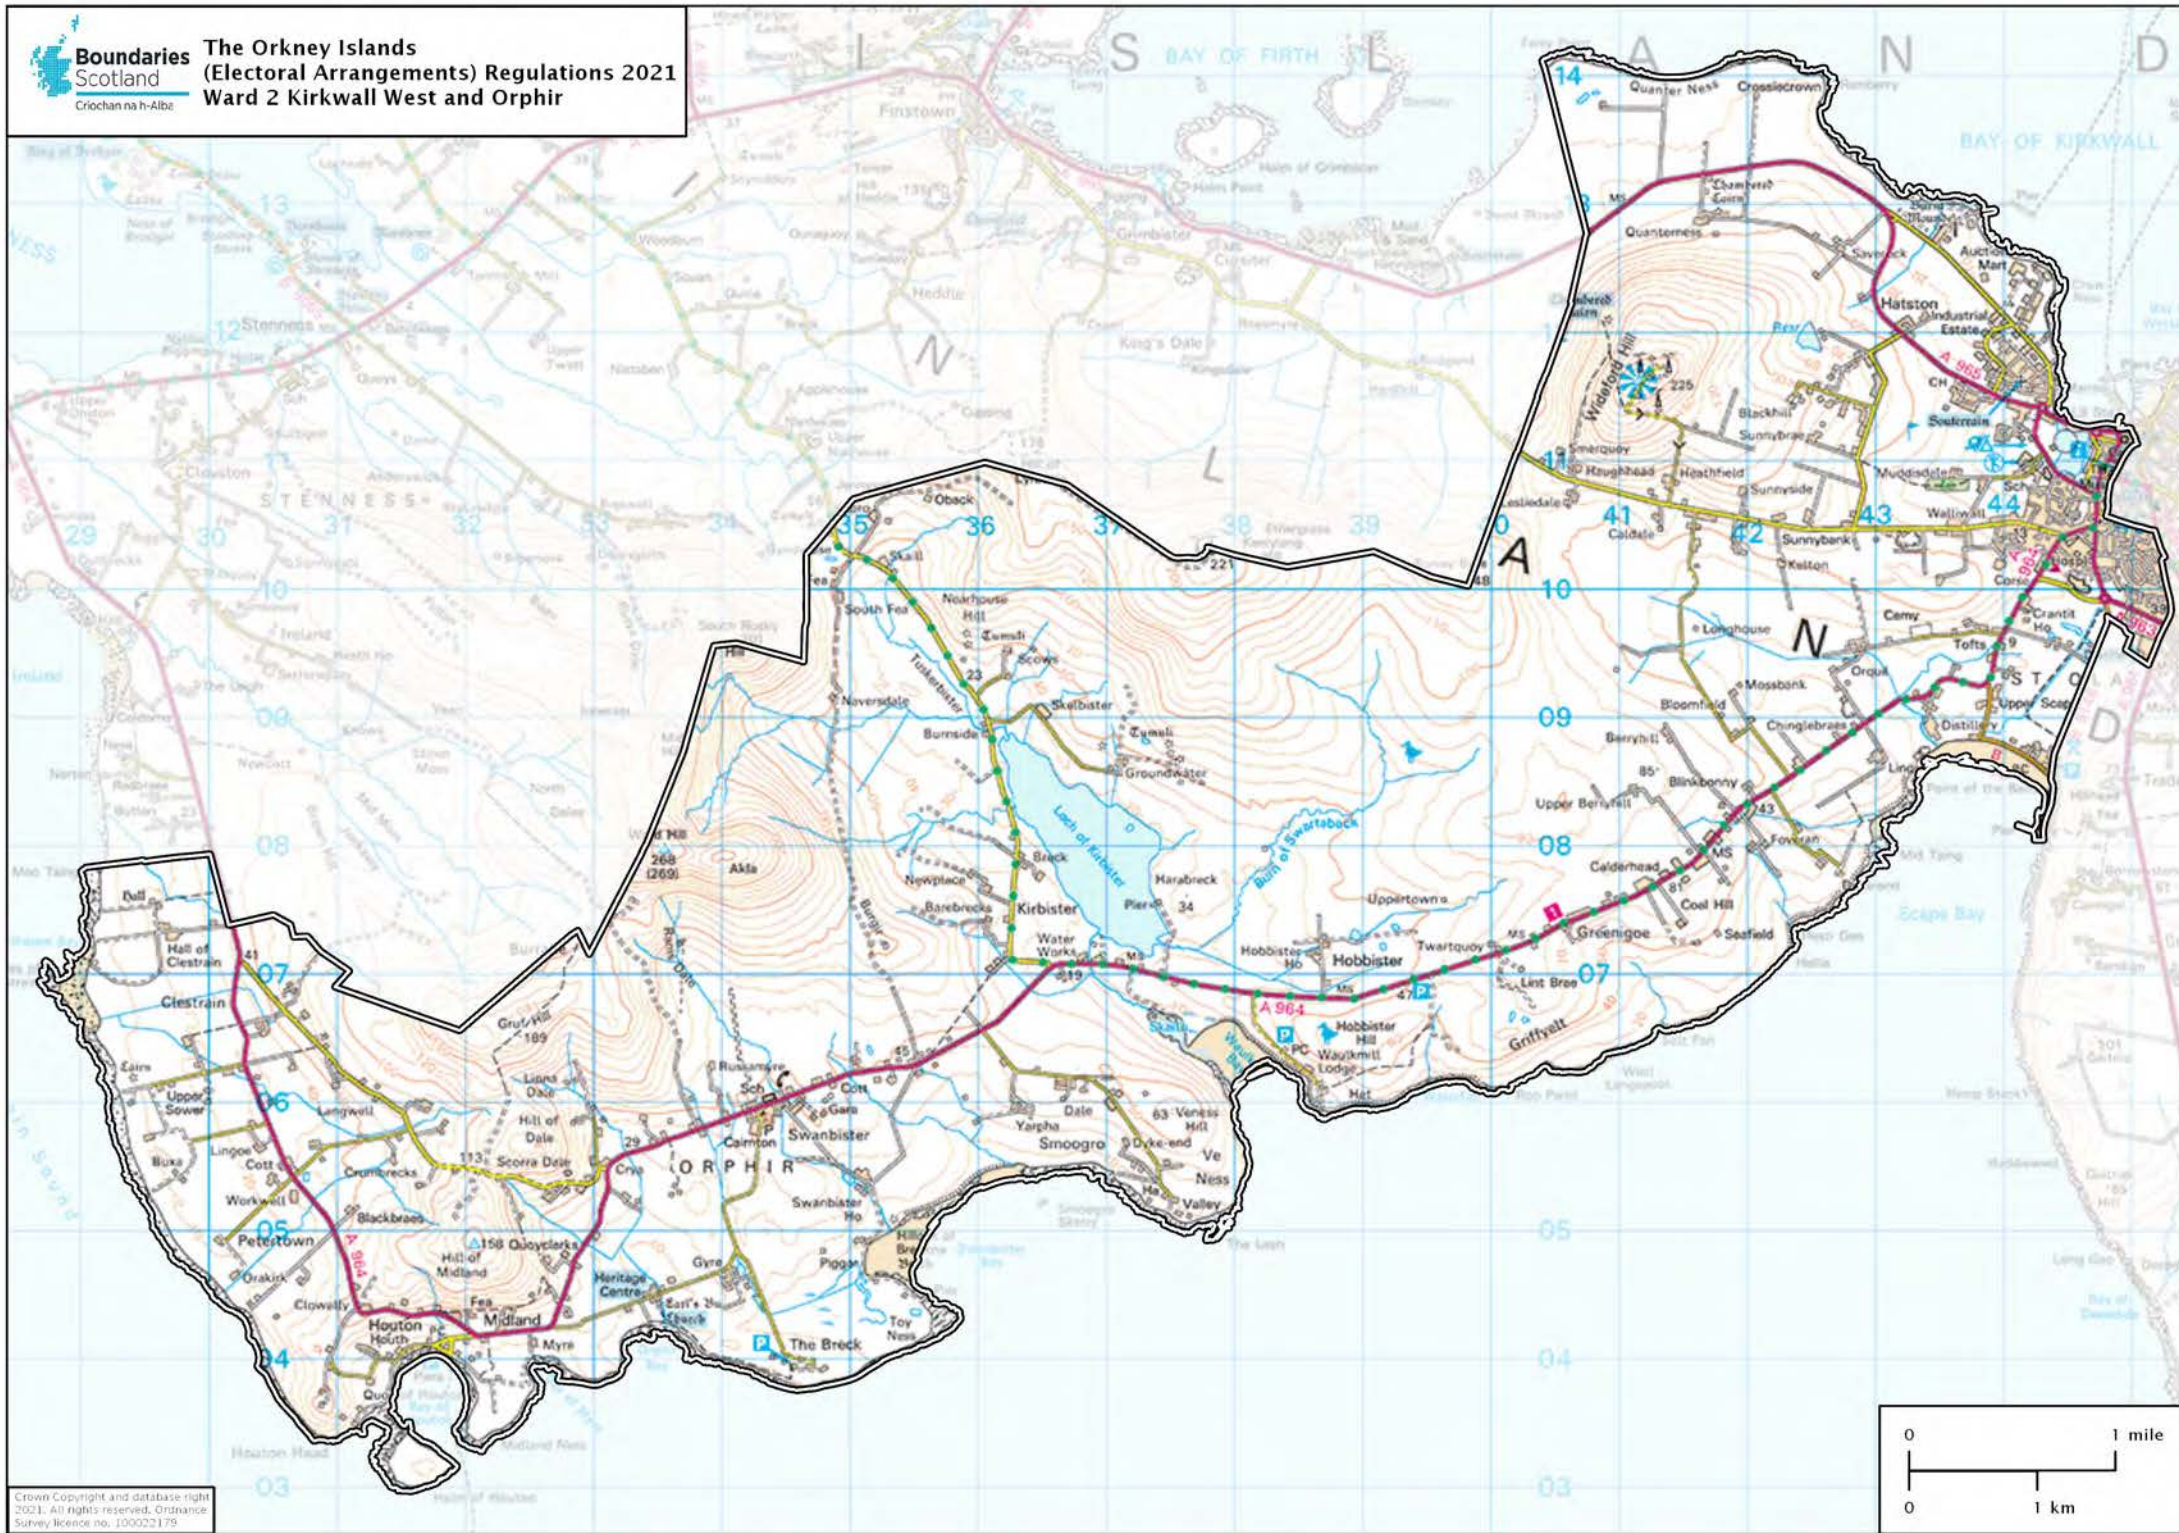

 Final Proposals Ward Boundary  
 Final Proposals Ward Number

Ward No.	Ward Name
1	Kirkwall East
2	Kirkwall West and Orphir
3	Stromness and South Isles
4	West Mainland
5	East Mainland, South Ronaldsay and Burray
6	North Isles

# ORKNEY ISLANDS