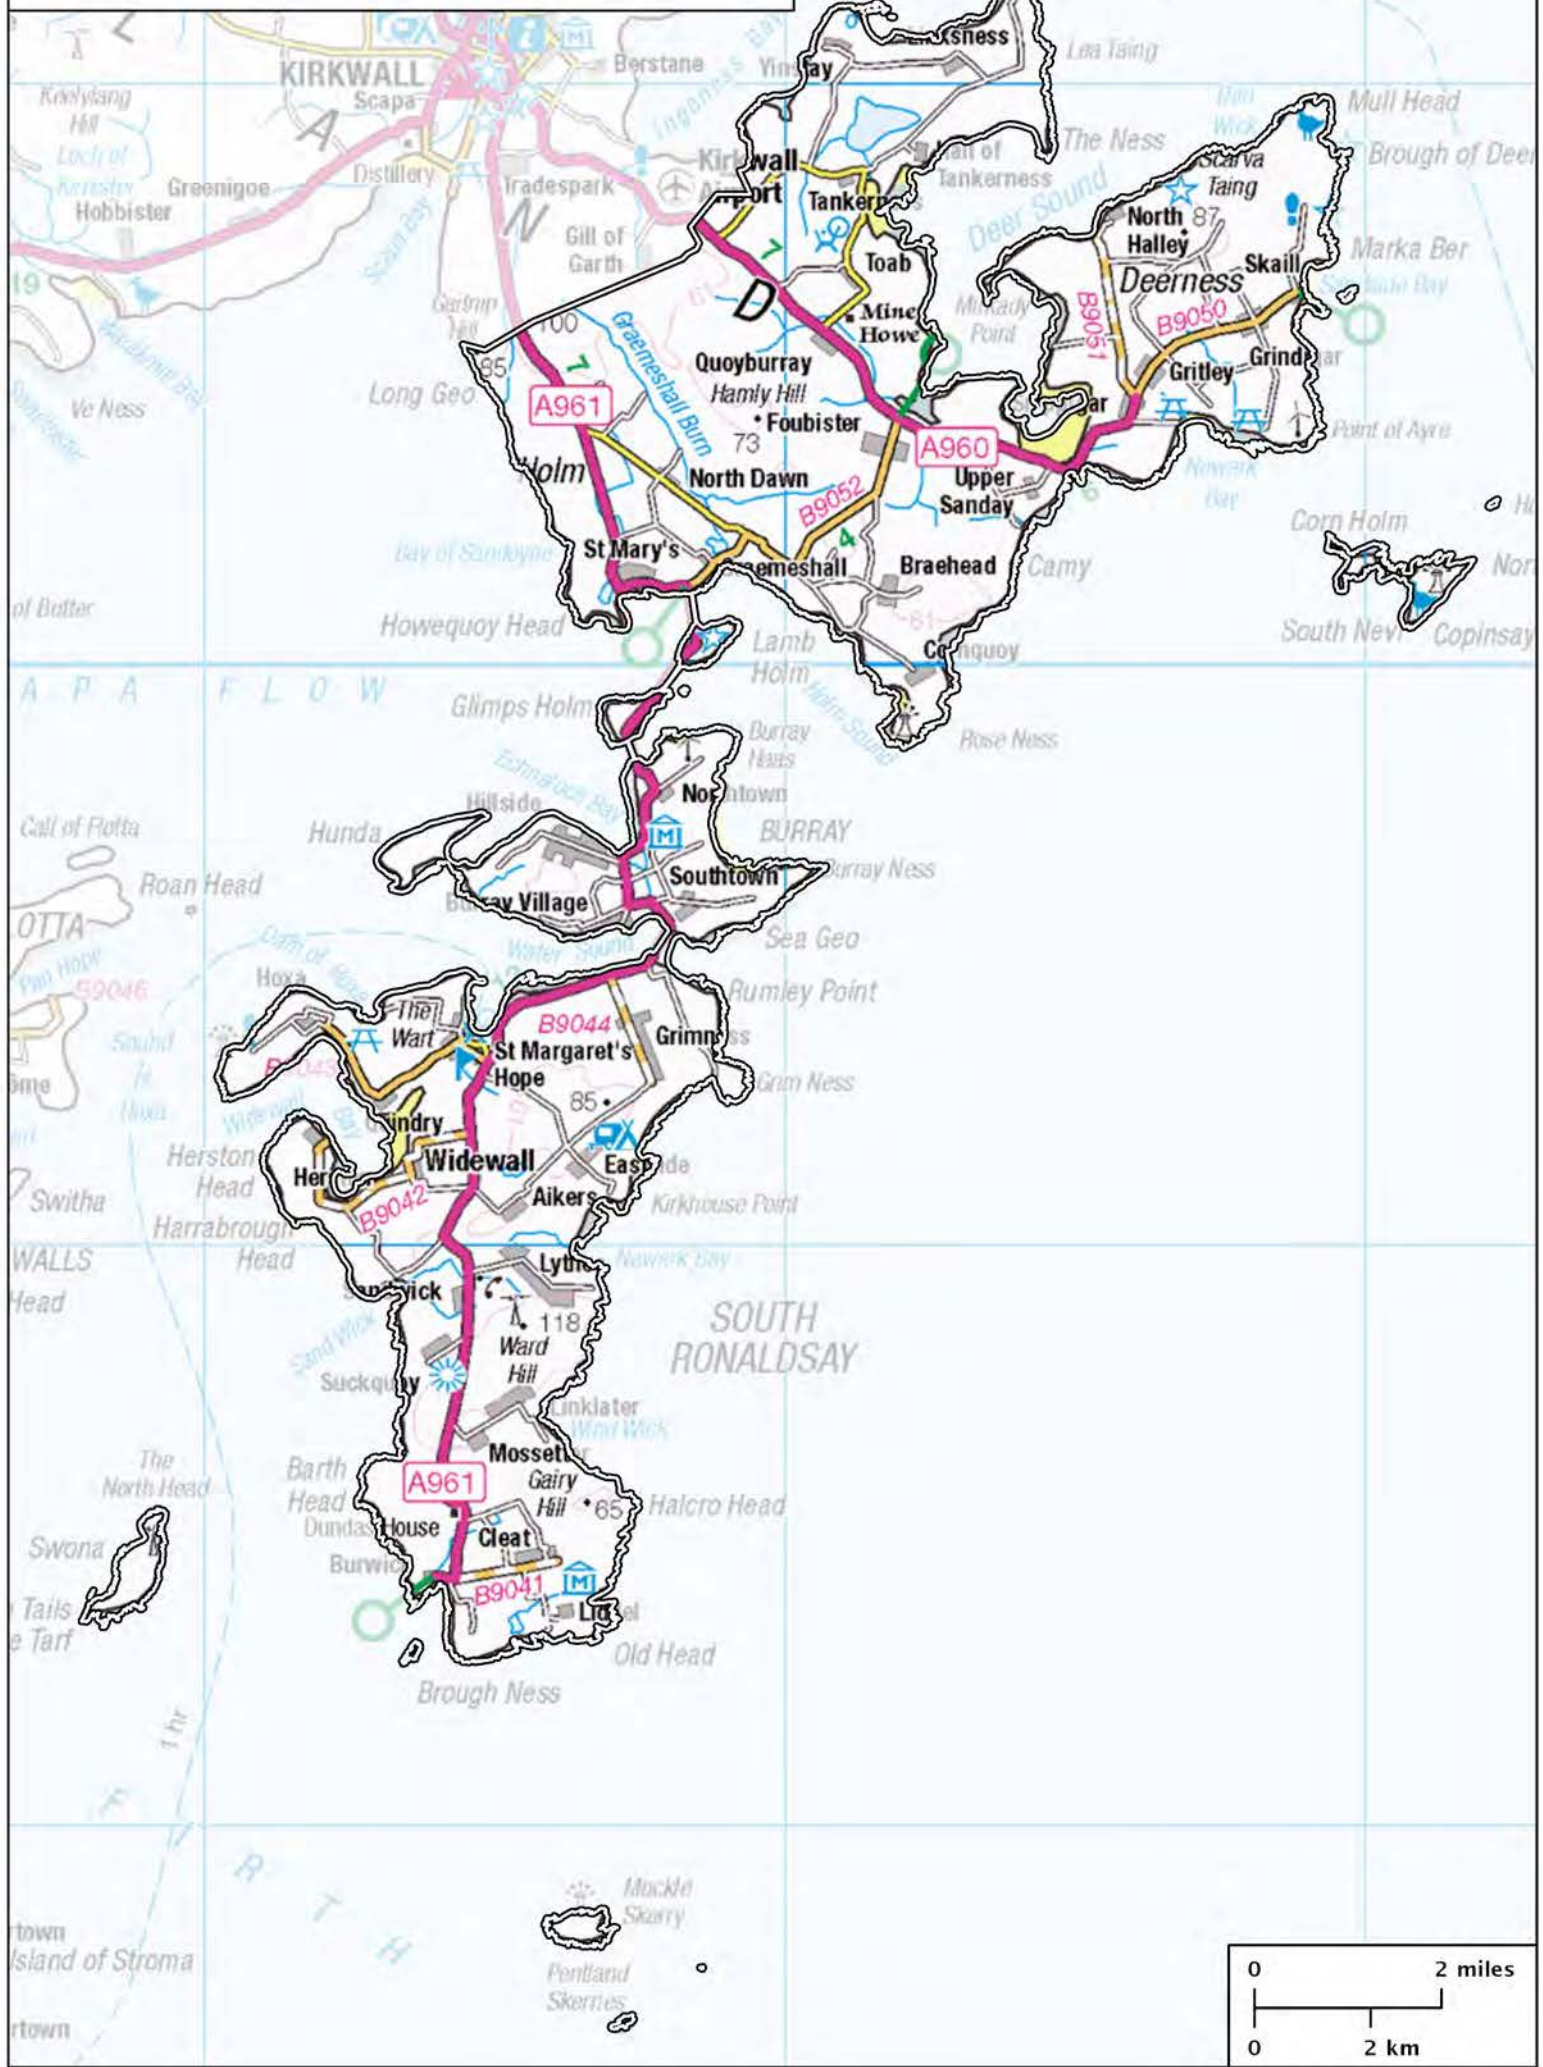

 Final Proposals Ward Boundary  
 Final Proposals Ward Number

Ward No.	Ward Name
1	Kirkwall East
2	Kirkwall West and Orphir
3	Stromness and South Isles
4	West Mainland
5	East Mainland, South Ronaldsay and Burray
6	North Isles

# ORKNEY ISLANDS