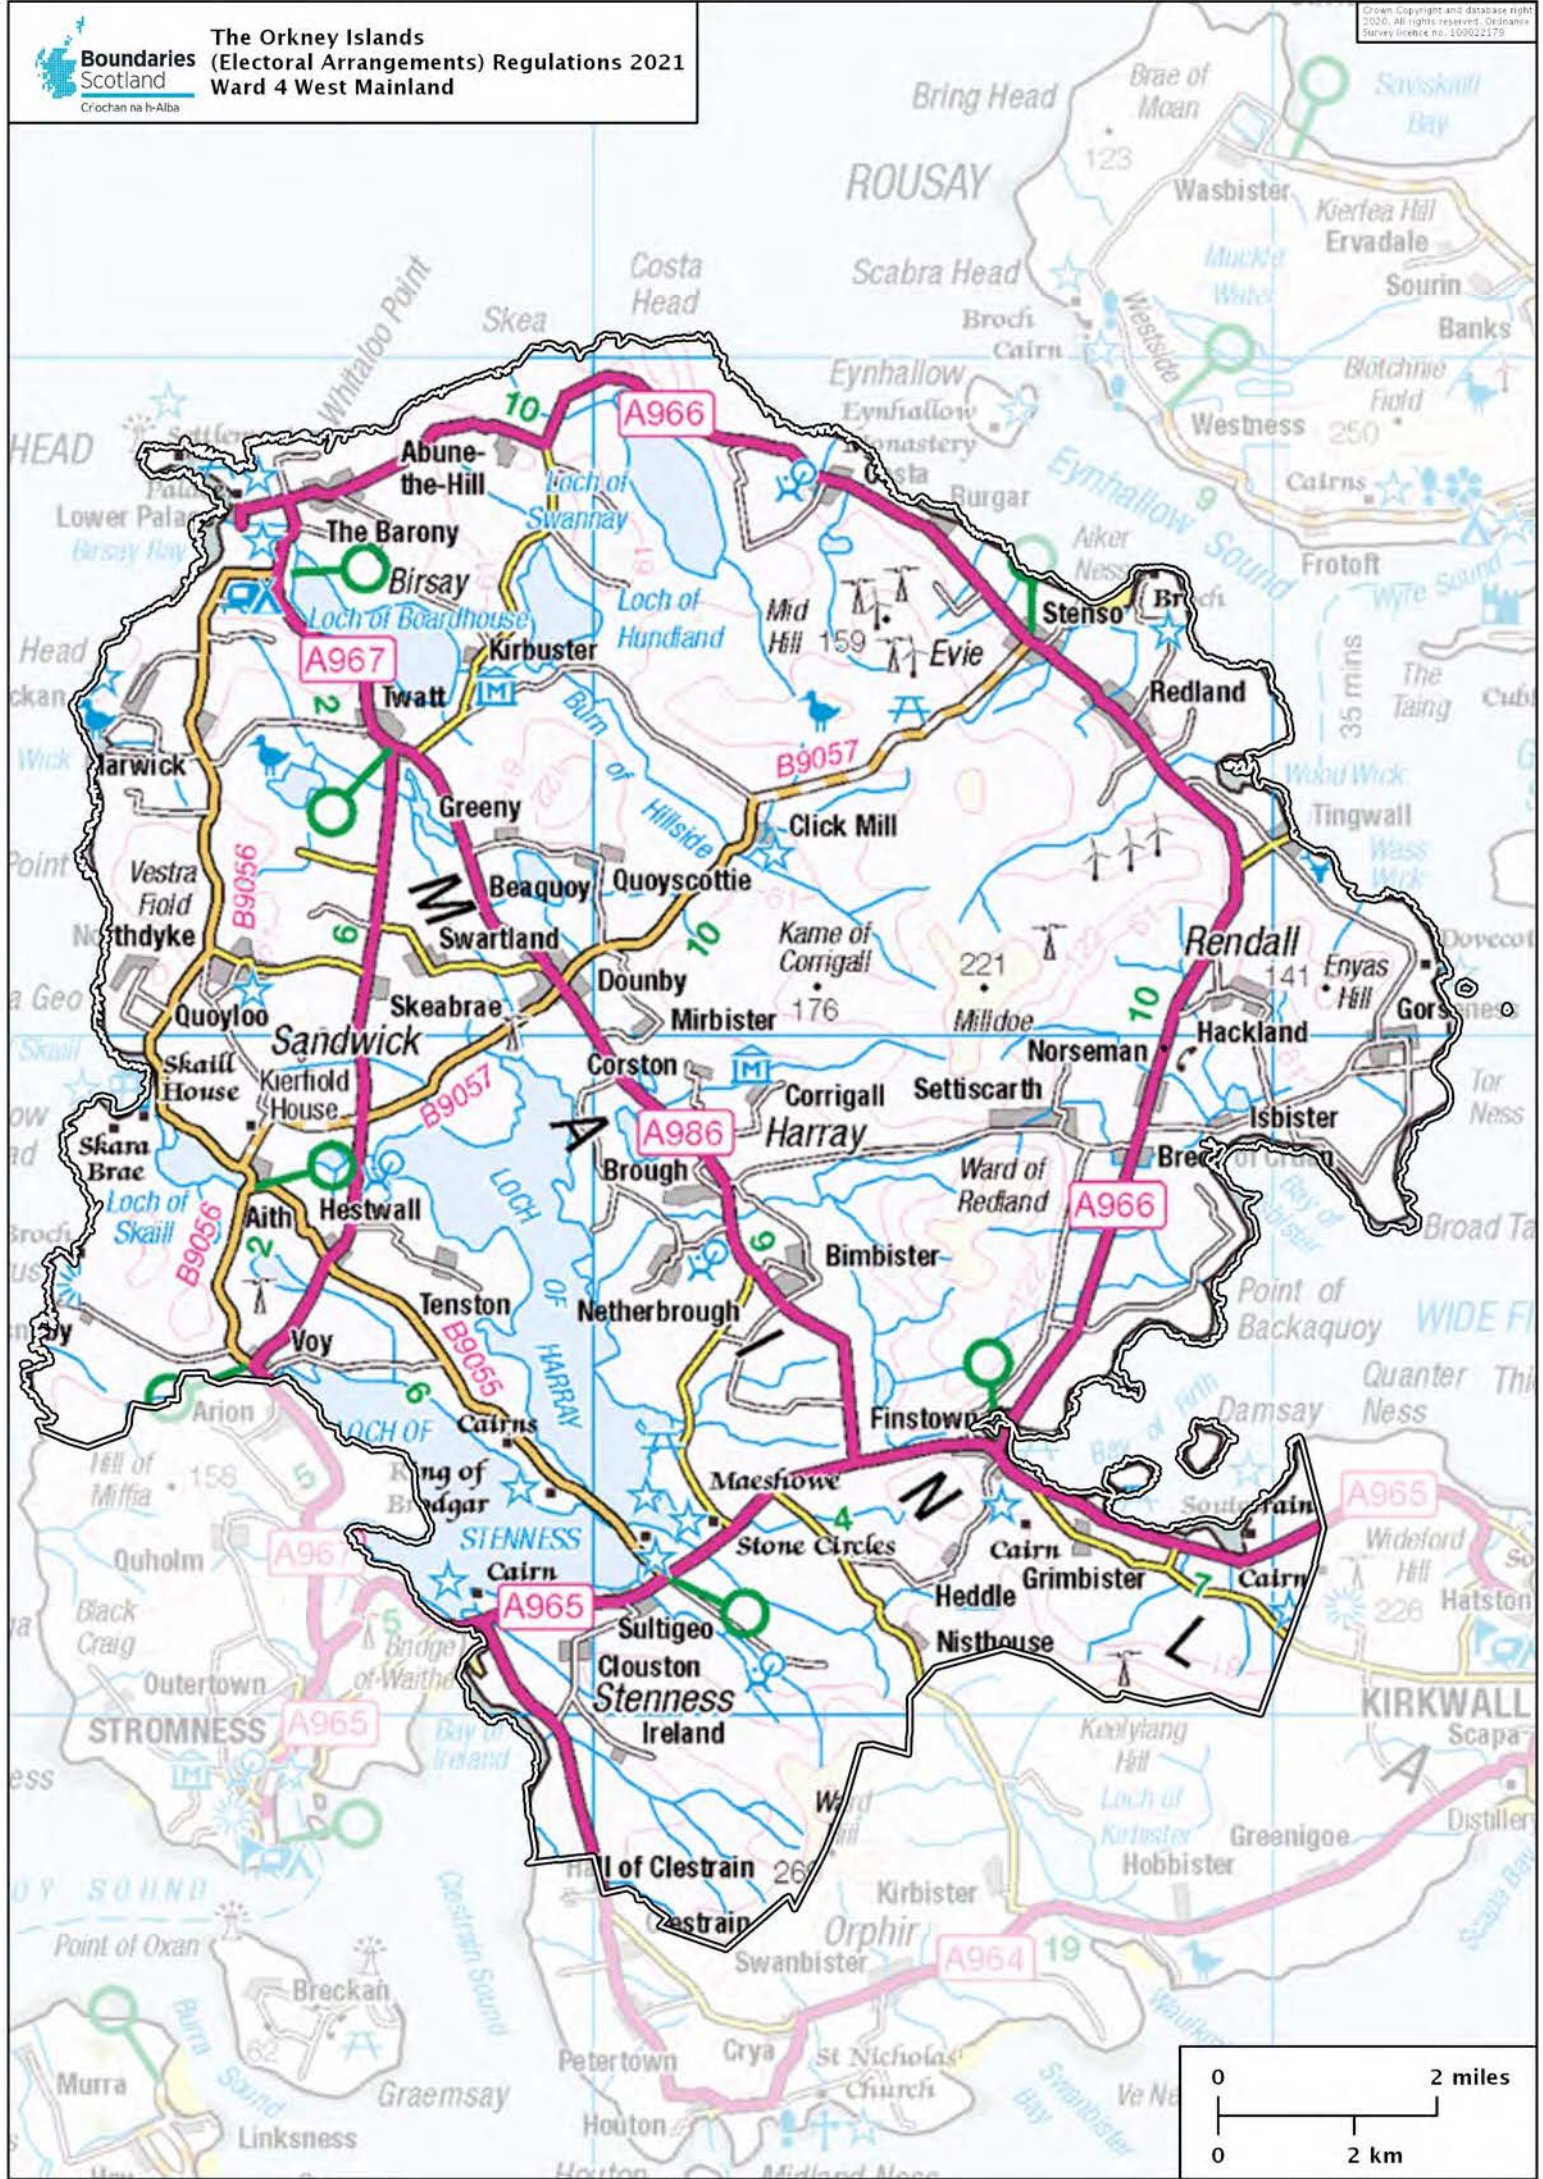

 Final Proposals Ward Boundary  
 Final Proposals Ward Number

Ward No.	Ward Name
1	Kirkwall East
2	Kirkwall West and Orphir
3	Stromness and South Isles
4	West Mainland
5	East Mainland, South Ronaldsay and Burray
6	North Isles

# ORKNEY ISLANDS