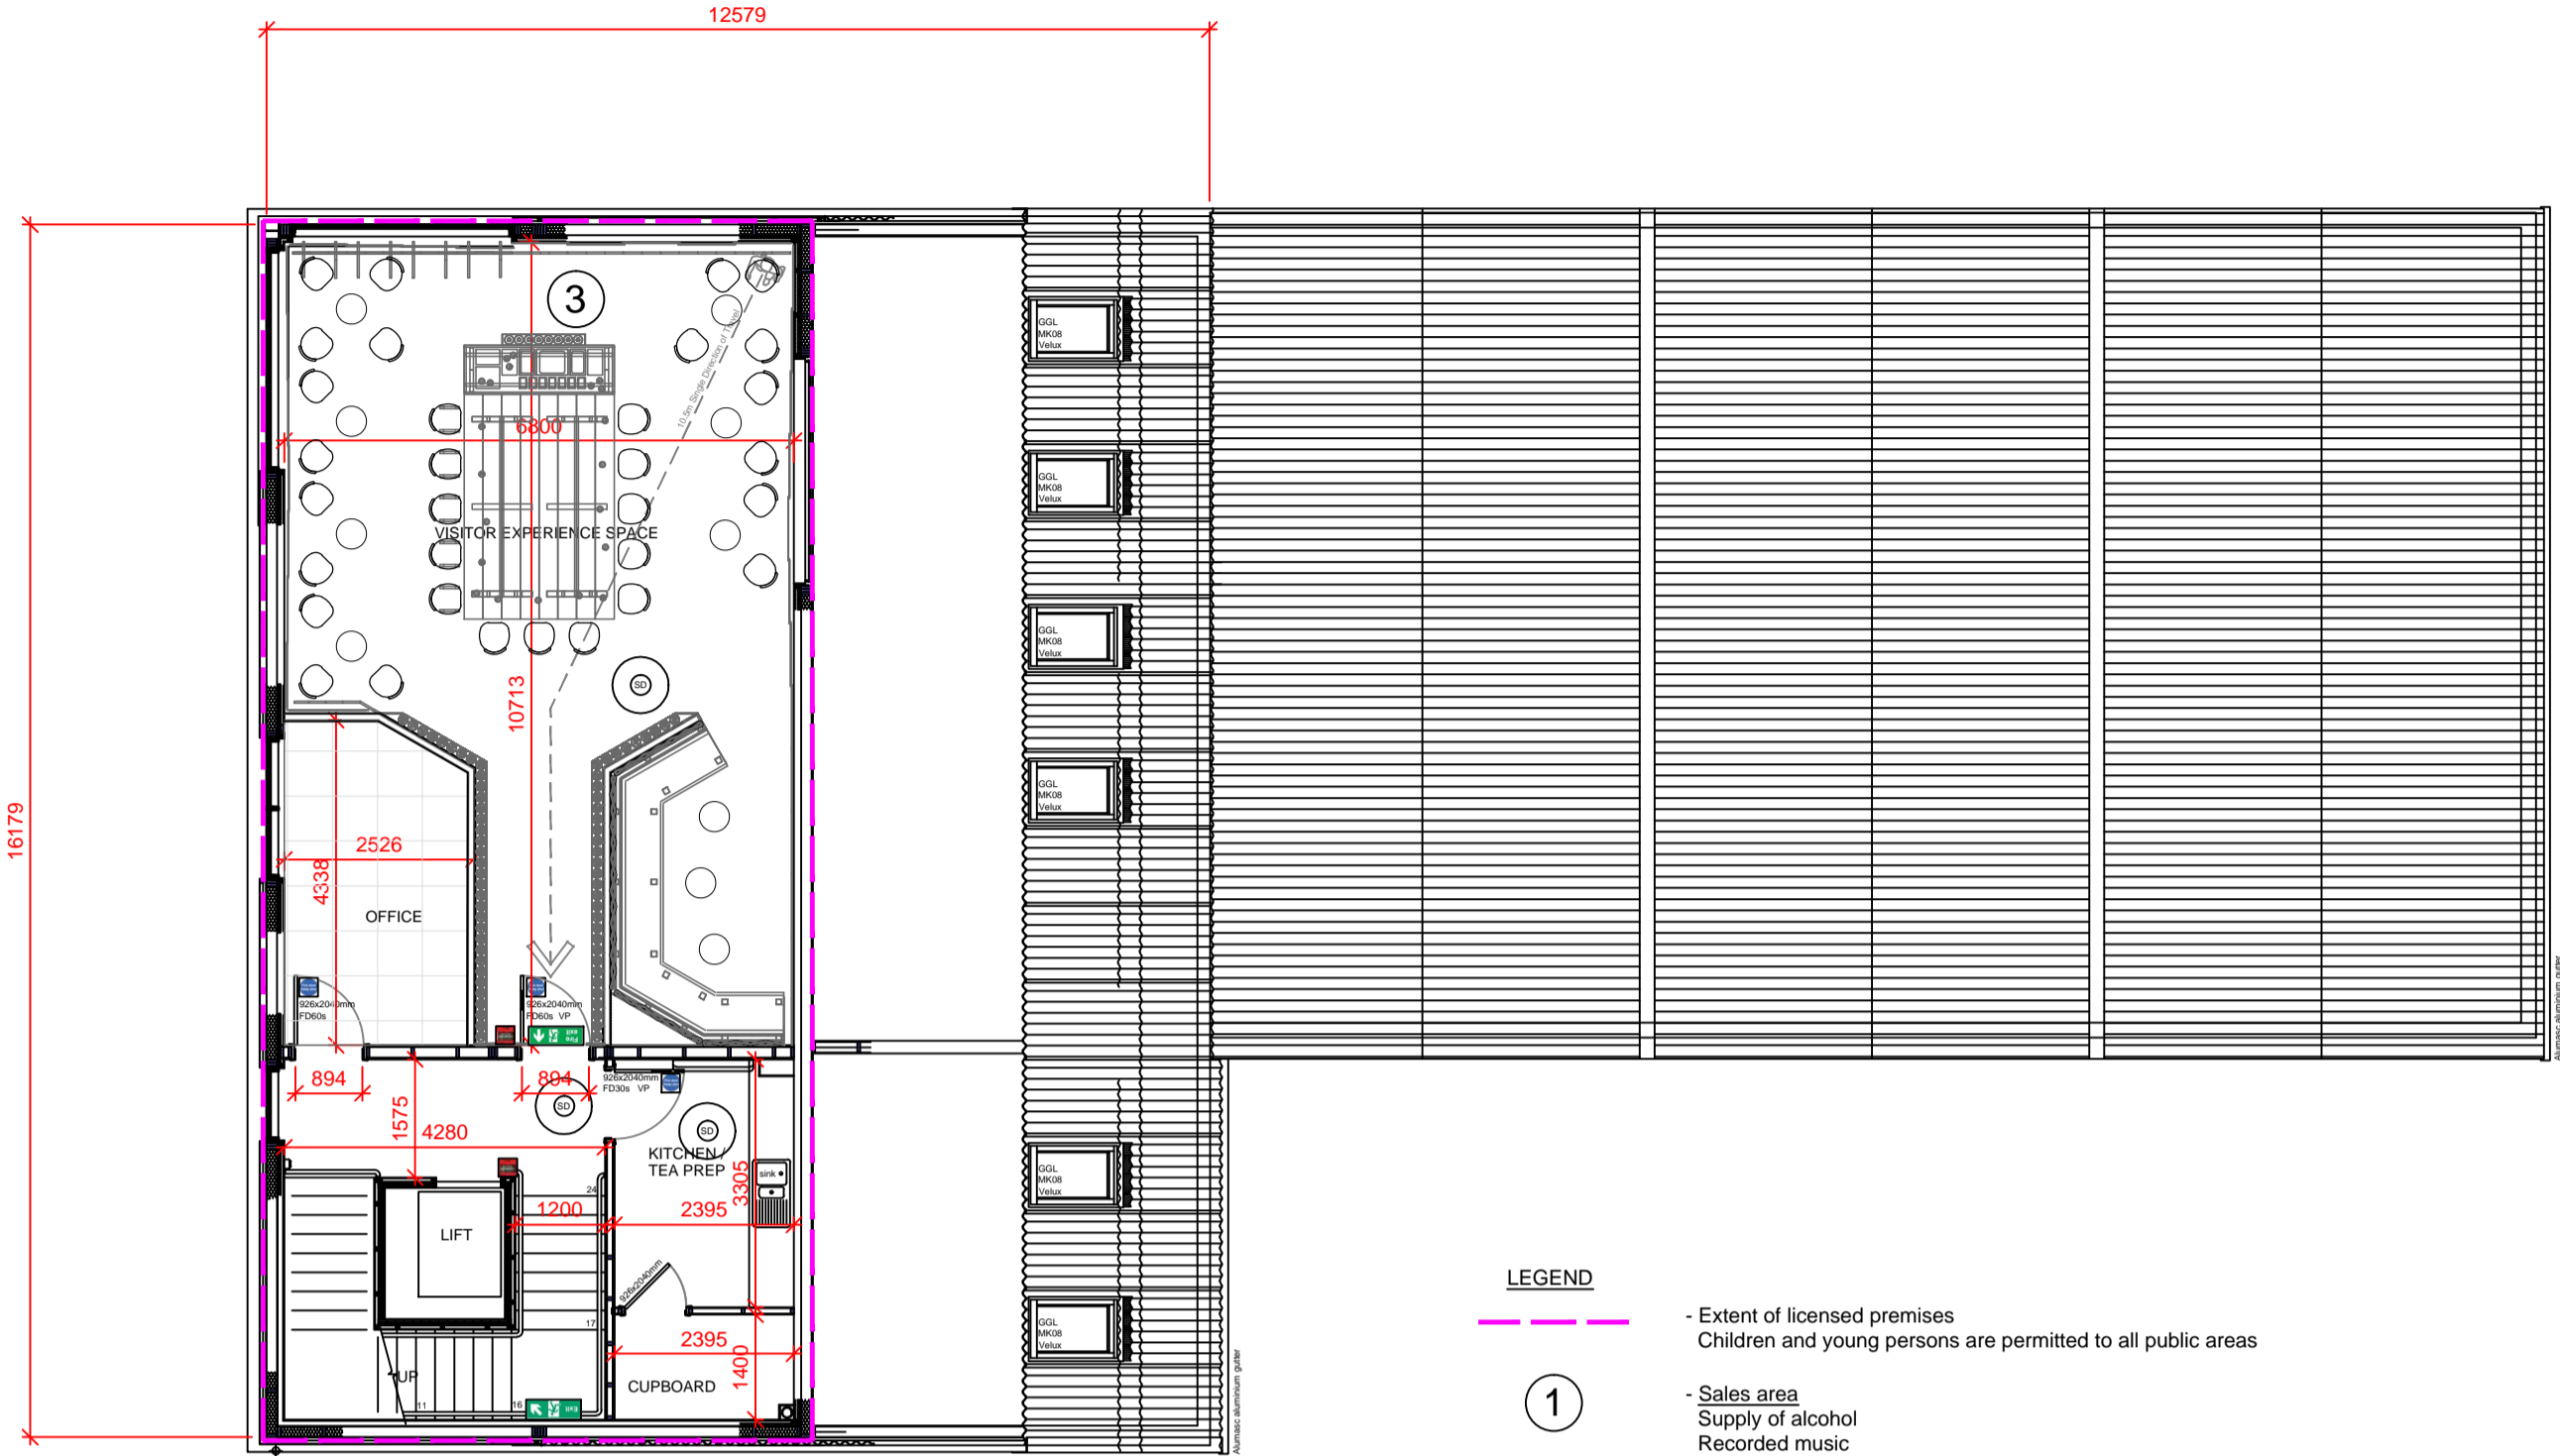

A965 - AYRE ROAD

FIRST FLOOR PLAN

LEGEND

- Extent of licensed premises  
Children and young persons are permitted to all public areas
- ① - Sales area  
Supply of alcohol  
Recorded music
- ② - Exhibition and Retail area  
Restaurant Facilities  
Bar Meals  
Receptions (including weddings, funerals, birthdays, retirements etc)  
Club or other group meeting etc  
Recorded music  
Live music
- ③ - Visitor Experience space  
Supply of alcohol  
Conference Facilities  
Restaurant Facilities  
Bar Meals  
Receptions (including weddings, funerals, birthdays, retirements etc)  
Club or other group meeting etc  
Recorded music  
Live music

A965 - AYRE ROAD

GROUND FLOOR PLAN

FIRE SAFETY- LEGEND

-  - Fire Door, Keep Closed
-  - In case of fire, break glass
-  - Fire Exit
-  - Push Bar to open

ORKNEY DISTILLING LTD  
LICENSING DRAWING

SCALE - 1:100 @ A2