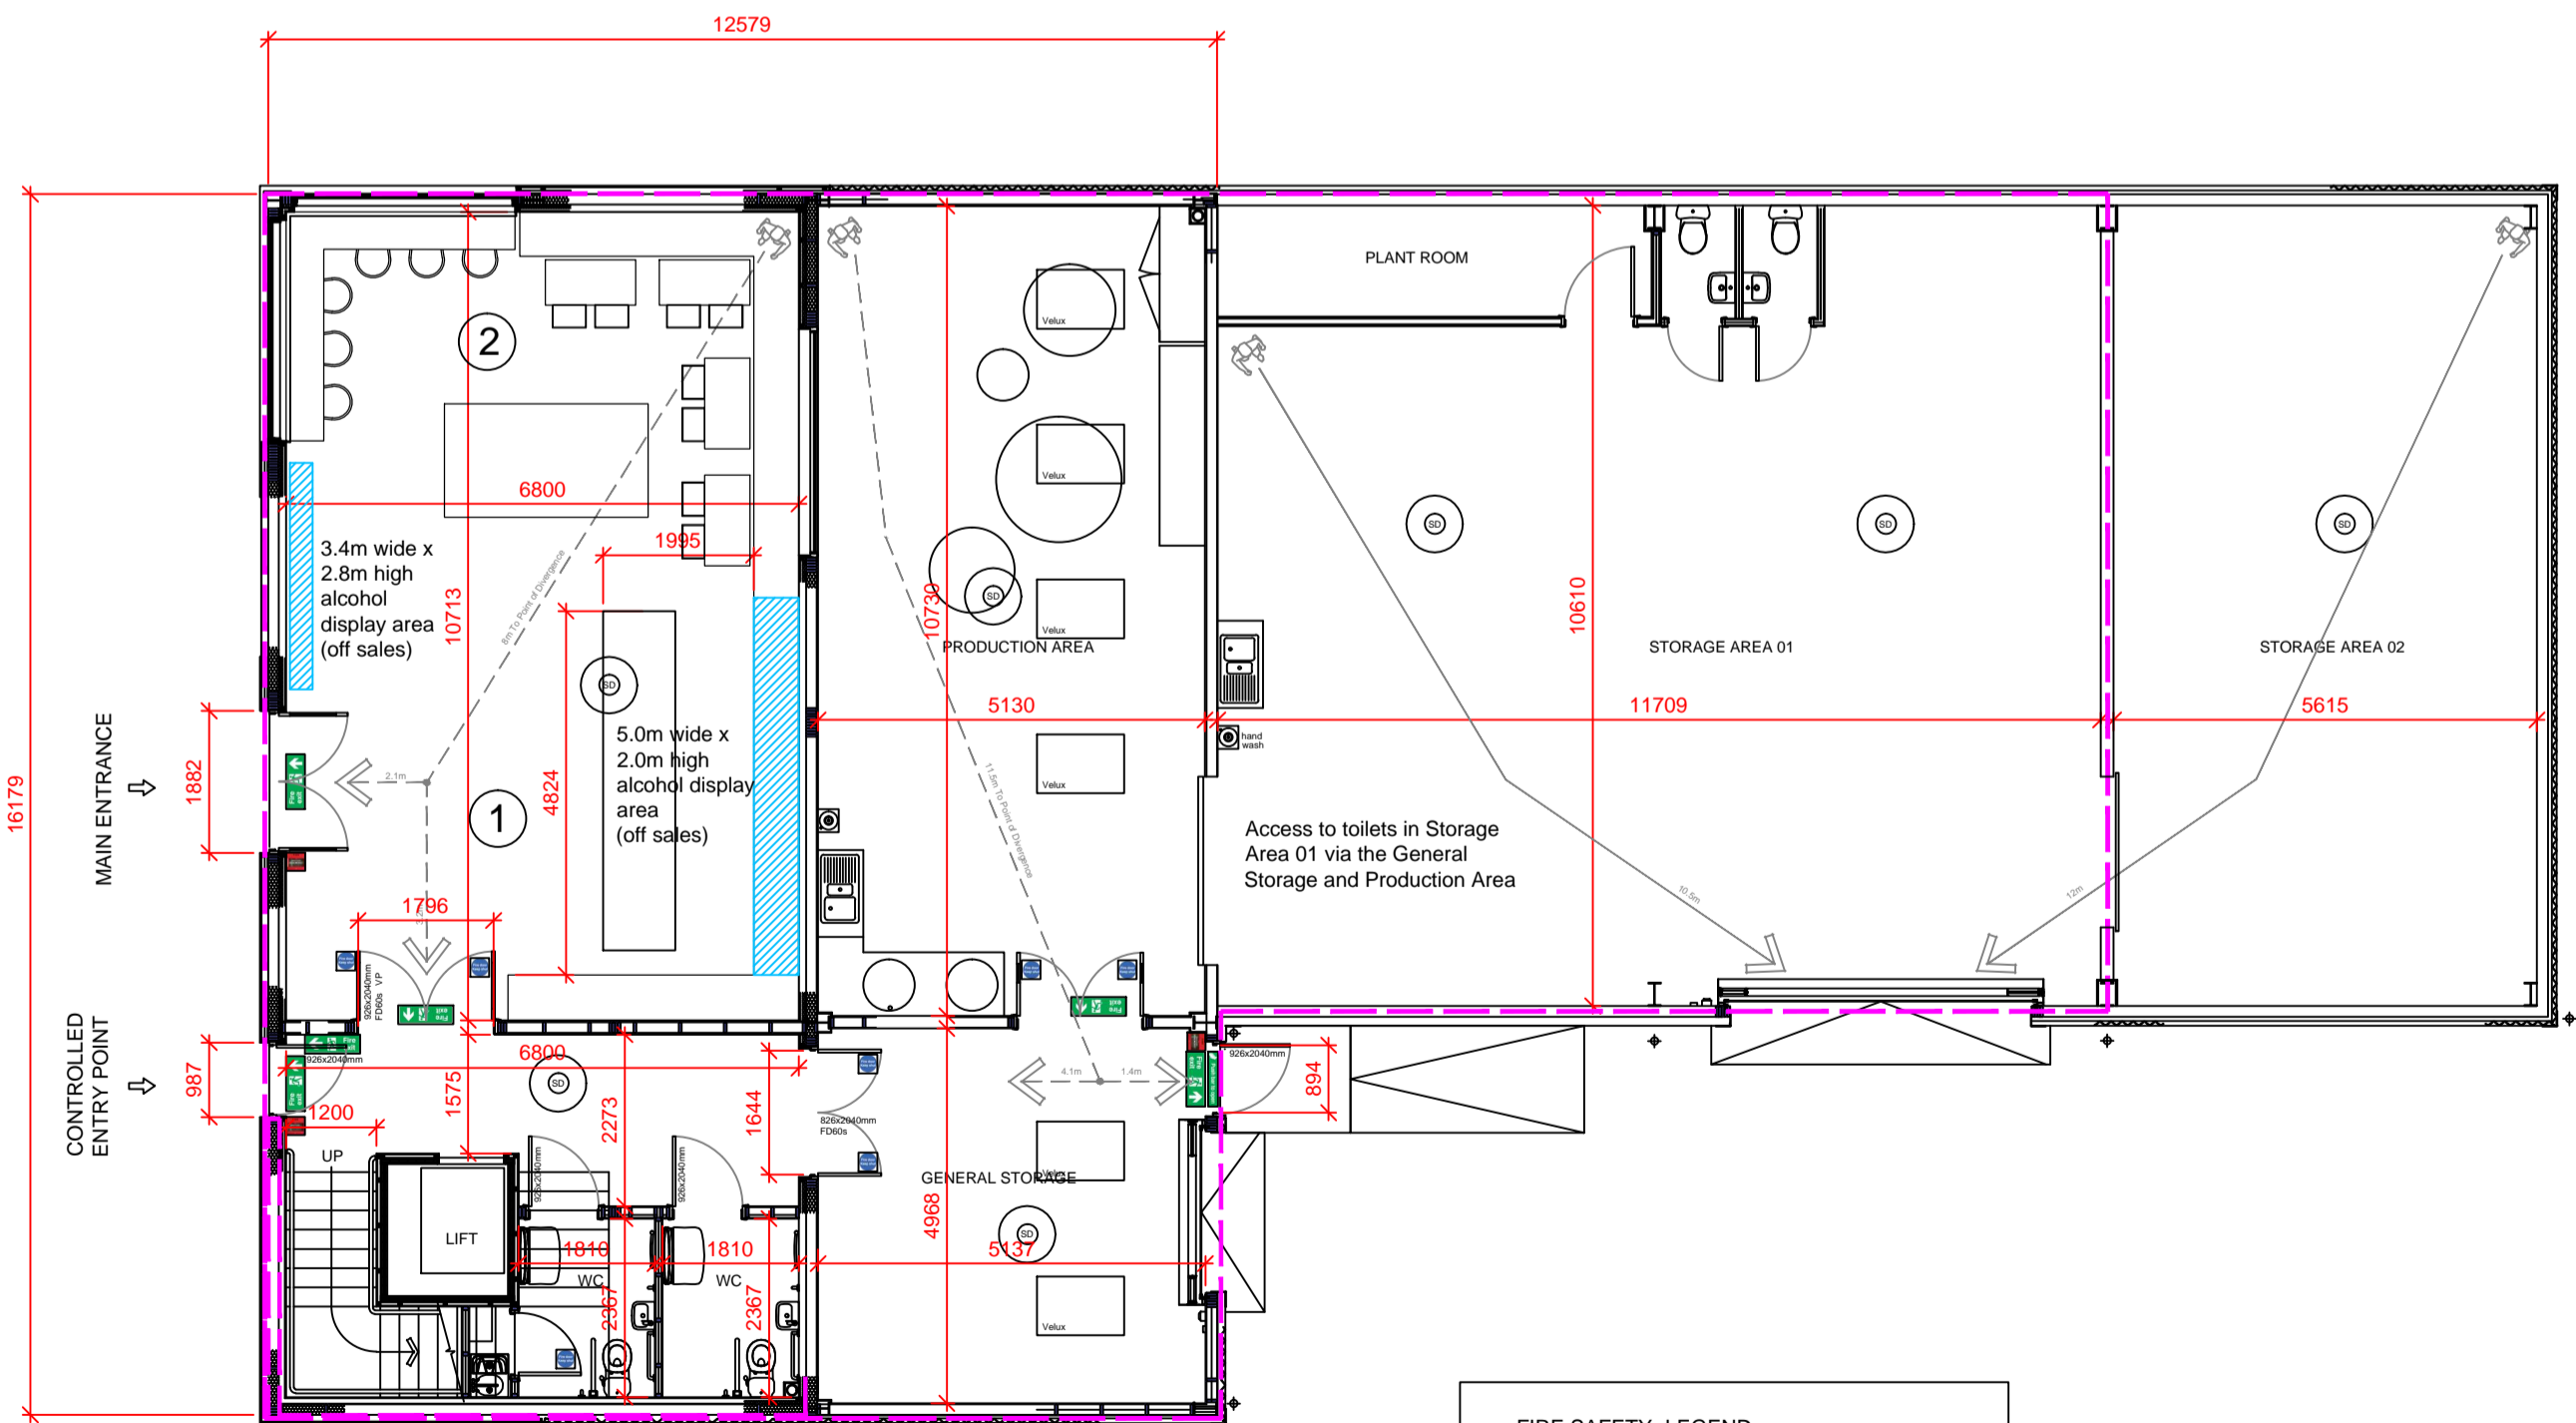

A965 - AYRE ROAD

FIRST FLOOR PLAN

LEGEND

- Extent of licensed premises  
Children and young persons are permitted to all public areas
- ① - Sales area  
Supply of alcohol  
Recorded music
- ② - Exhibition and Retail area  
Restaurant Facilities  
Bar Meals  
Receptions (including weddings, funerals, birthdays, retirements etc)  
Club or other group meeting etc  
Recorded music  
Live music
- ③ - Visitor Experience space  
Supply of alcohol  
Conference Facilities  
Restaurant Facilities  
Bar Meals  
Receptions (including weddings, funerals, birthdays, retirements etc)  
Club or other group meeting etc  
Recorded music  
Live music

A965 - AYRE ROAD

GROUND FLOOR PLAN

FIRE SAFETY- LEGEND

-  - Fire Door, Keep Closed
-  - In case of fire, break glass
-  - Fire Exit
-  - Push Bar to open

ORKNEY DISTILLING LTD  
LICENSING DRAWING

SCALE - 1:100 @ A2